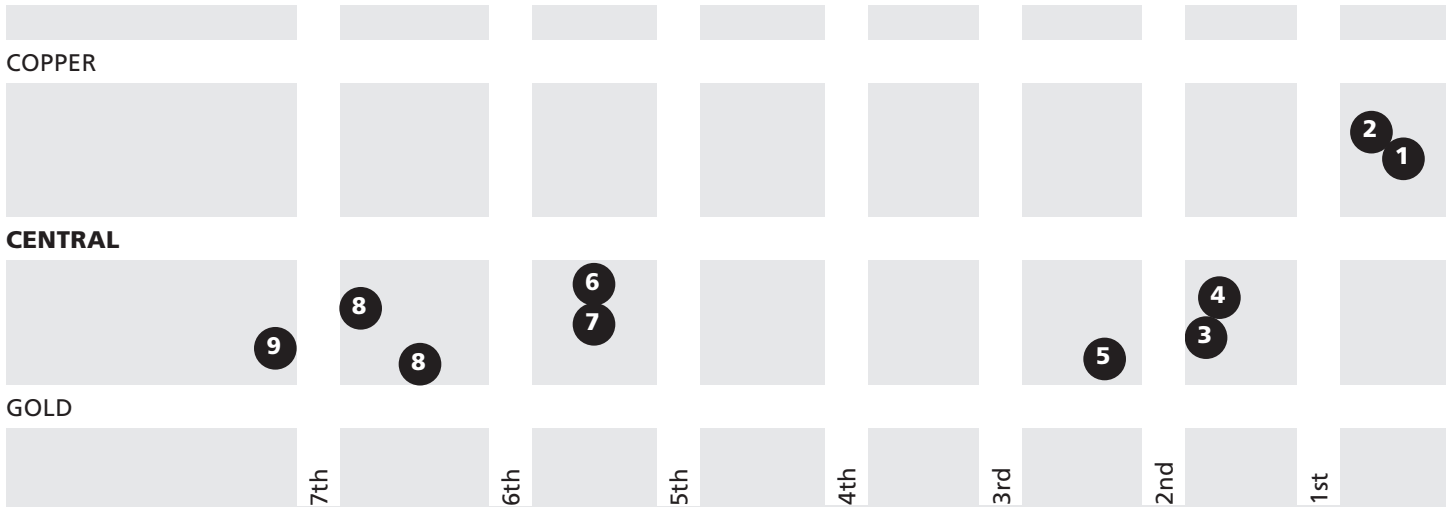

New Downtown Murals

516 ARTS presents a series of new Downtown murals on and near Central Avenue for **STREET ARTS: A Celebration of Hip Hop Culture & Free Expression**. Presented in partnership with the Downtown Action Team, Albuquerque MainStreet and Downtown businesses, the new murals feature local and international artists whose work is also part of the exhibition *Street Text: The Populist Phenomenon* at 516 ARTS (October 2 - December 11, 2010).

- 1 1st Street: Santa Fe Pacific Trust**
123 Central Ave. NW, east facing wall
Artist: Chip Thomas
- 2 2nd Street: Santa Fe Pacific Trust**
123 Central Ave. NW, north facing wall
Artist: Chris Stain
- 3 2nd Street: HDIC Theatre Building**
100 Central Ave. SW, west facing wall
on 2nd St. between Central & Gold
Artist: Thomas Christopher Haag
Co-sponsored by HDIC, Farina Pizzeria,
C. Dimery Antiques & Guerrilla Graphix
- 4 2nd Street: Sunshine Theatre**
120 Central Ave. SW, south facing alley wall
on 2nd St. between Central & Gold
Artist: Chip Thomas
- 5 2nd Street: Francis Tinnin Park**
Pocket park corner of 2nd & Gold, east facing wall
Artist: Chip Thomas
Co-sponsored by Downtown Action Team & TinMil, LLC
- 6 5th/6th Street: 516 ARTS**
516 Central Ave. SW, between 5th & 6th, front
entrance east facing wall
Artist: Thomas Christopher Haag
- 7 5th/6th Street: 516 ARTS Alley**
516 Central Ave. SW, back alley between 5th & 6th
Artists: Warehouse 508 youth artists responding to
516 ARTS exhibitions, with mentoring artists
Juli Cobb, Mitchell Olson & Albert Rosales
- 8 7th Street: El Rey Theatre**
620 Central Ave. SW at 7th St.
west & south facing walls
Artists: Chris Stain & Jaque Fragua with Lichiban
Co-sponsored by El Rey Theatre
- 9 7th Street: PNM Substation**
West side of 7th St. between Central & Gold
Artists: Amy Biehl High School youth artists
from Bret Aaker's art class
Co-sponsored by PNM